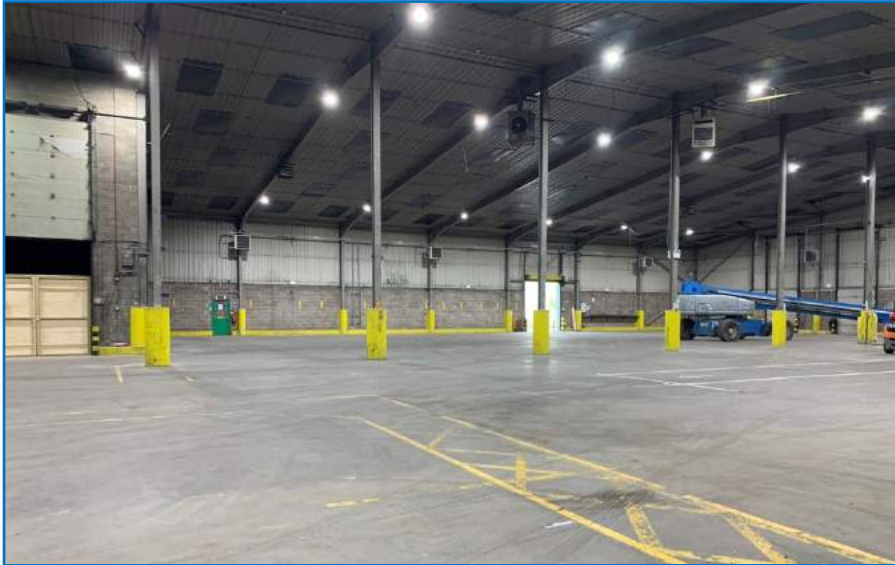

Unit 4, Nash Mead Newport, South East Wales