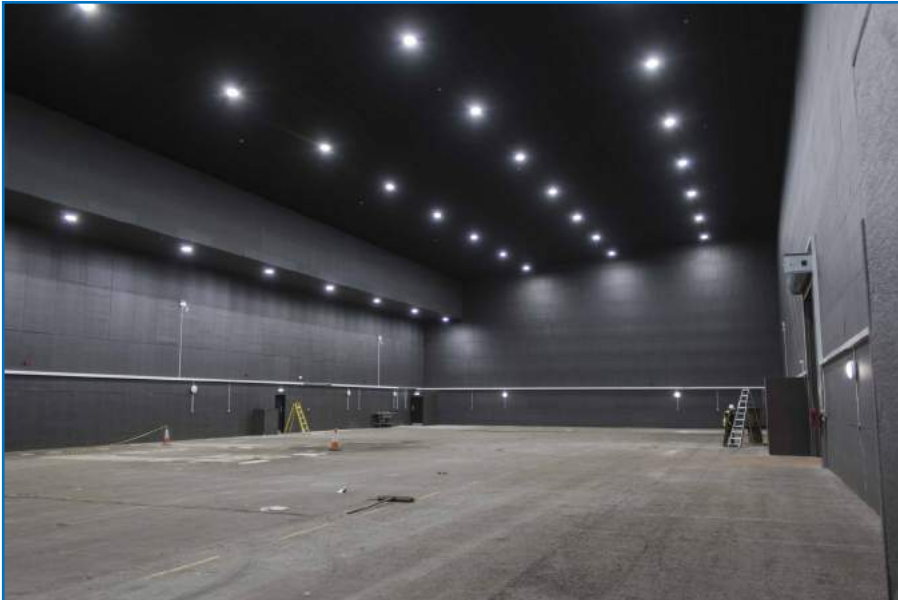

Wolf Studios Wales Cardiff, SE Wales