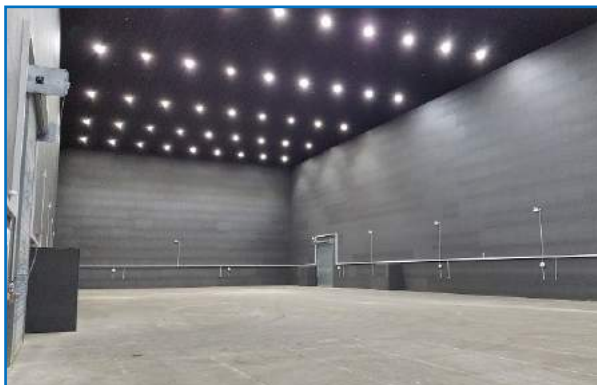

Further west along the M4, Dragon Studios near Bridgend has also been used for a number of high profile US productions, including NBCUniversal's *Brave New World* and TNT's *Will*.

There are also numerous large, disused industrial sites throughout Wales that can be adapted for use as studio space.

For further information on studio/build space or any aspects of filming in Wales contact:

Penny Skuse—Filming Liaison Officer
Wales Screen—South Office
Creative Wales
(e): Penny.Skuse@gov.wales

www.walescreen.com